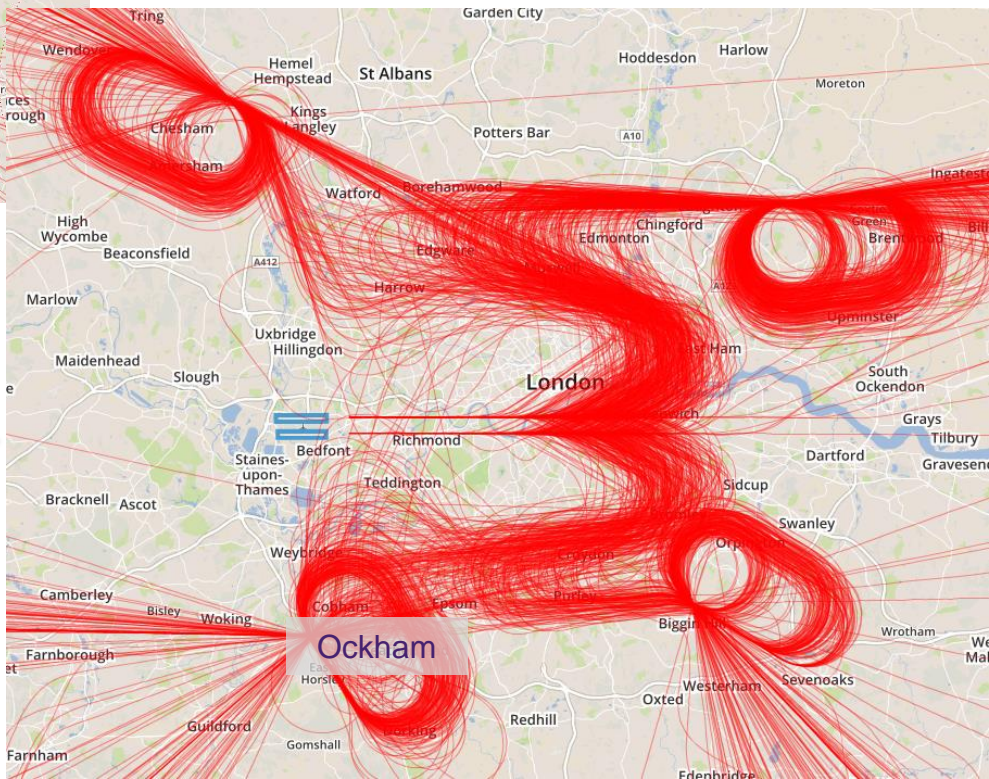

The maps below shows the location of each of the four holding stacks (the location of the stacks remain the same whether the airport is operating on easterlies or westerlies). The following slide shows a zoomed in map of the Ockham stack.

This map shows a day of arrivals on easterly operations. The **Ockham** stack is labelled.

This map shows a day of arrivals on westerly operations. The **Ockham** stack is labelled.

This map shows a day of arrivals zoomed in over the Ockham stack