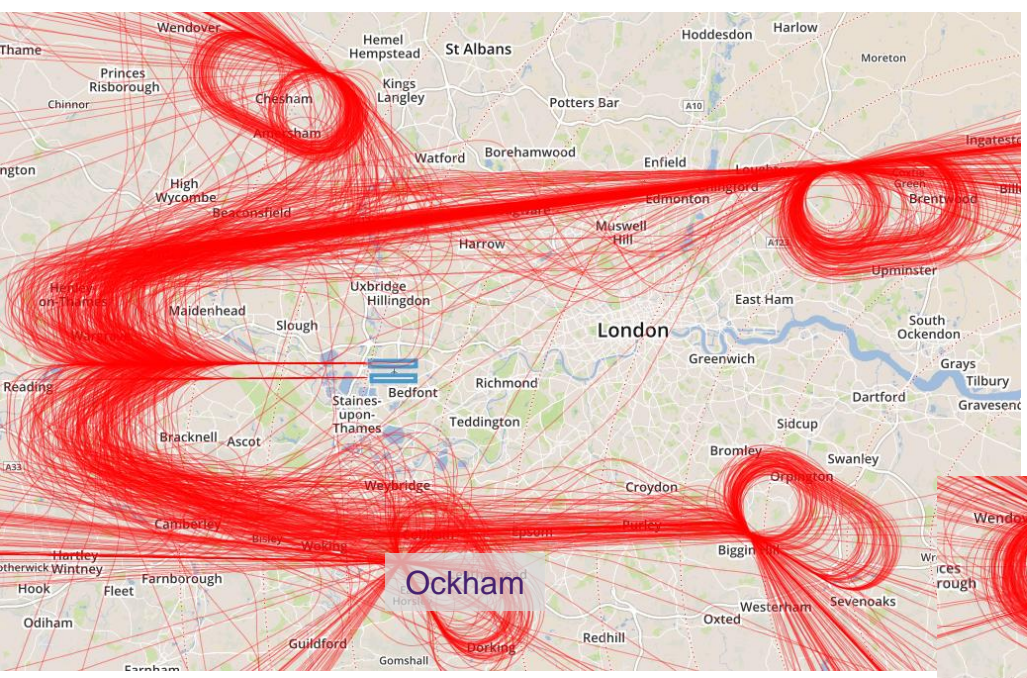

The maps below shows the location of each of the four holding stacks (the location of the stacks remain the same whether the airport is operating on easterlies or westerlies). The following slide shows a zoomed in map of the Ockham stack.

This map shows a day of arrivals on easterly operations. The **Ockham** stack is labelled.

This map shows a day of arrivals on westerly operations. The **Ockham** stack is labelled.

This map shows a day of arrivals zoomed in over the Ockham stack